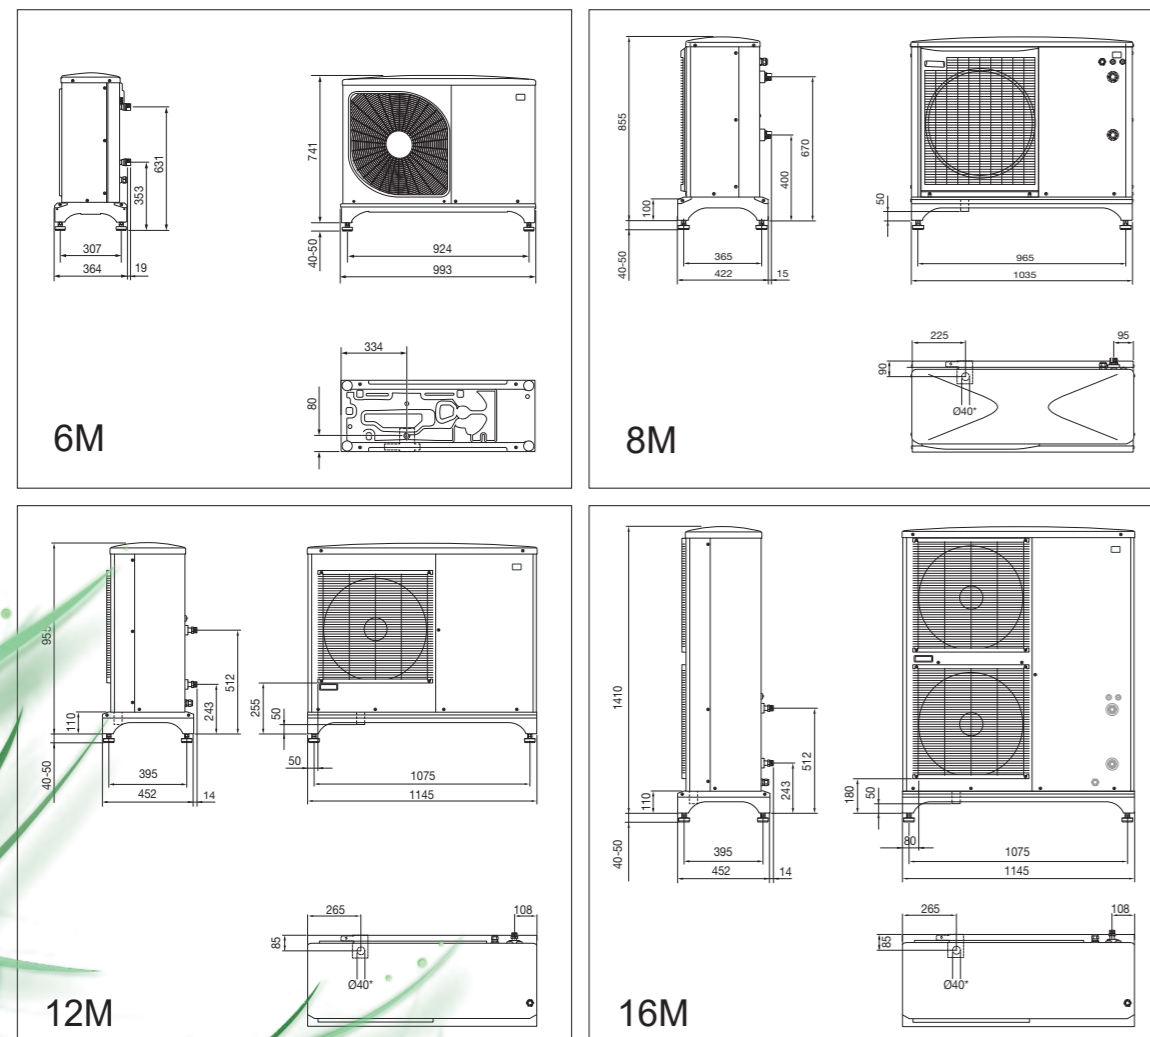

Dimensions diagram